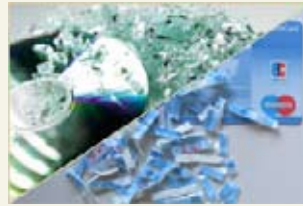

30206

The ideal shredder for your desk. Choose model 30206 if internal data are to be destroyed.

Elegant wooden cabinet with a break-proof plastic top cover - a timeless and attractive design. Easy to use electronic operation. Motor cuts out automatically when the door is open or the waste box is full. Cutters are made of special steel and cope with paper clips and staples. 10 spare waste bags no. 20704 come along with this shredder.

Deskside/Office Shredder

30206

SAVETY FIRST -for any kind of data carrier

THIS SHREDDER -is suitable for destroying CDs / DVDs and cheque cards

Security level S2 For internal documents, such as invoices, printouts, photocopies, notes etc.